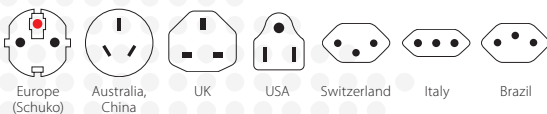

PRO – World

The powerful 3-pole world travel adapter for travellers from all over the world

The versatile travel adapter PRO – World ensures a simple and safe connection of 2- and 3-pole devices from and to more than 205 destinations. Able to handle up to 1750 W of power, so you can even plug in powerful devices such as laptops or travel hairdryers. Wherever the traveller comes from, the universal adapter PRO – World provides the safest solution of plugging in devices around the world.

Suitable for

Compatibility (Input)

Compatibility (Output)

Packaging (Retail)

Product Category

- World Travel Adapter: PRO series

Technical Specifications

- Designed in Switzerland
- Suitable for equipment with earthed & unearthed plugs (2- & 3-pole)
- Input plugs: Europe (Schuko & 2-pole Euro), Australia/China, UK, USA/Japan, Switzerland, Italy, Brazil
- Output plugs: Europe (Schuko), Australia/China, UK, USA, Switzerland, Italy, Brazil
- Input voltage: 100 – 250 V AC
- Max. load: 7 A
- Power rating: e.g. 100 V AC – 700 W / 250 V AC – 1750 W
- Replaceable fuse: T 7 A
- Does not convert voltage

Weight

- Adapter incl. top: 185 g
- Adapter incl. top + packaging: 257 g

Dimensions

- Adapter incl. top: W 65 mm H 68 mm D 72 mm
- Adapter incl. top + packaging: W 103 mm H 110 mm D 72 mm

Packaging Unit

- Master carton: 20
- Dimensions master carton: W 215 mm H 236 mm D 380 mm
- Pallet: 1400 pcs