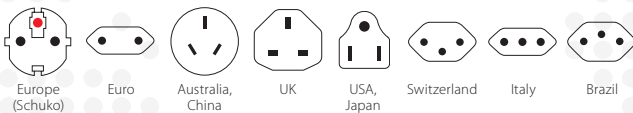

PRO – World

The powerful 3-pole world travel adapter for travellers from all over the world

The versatile travel adapter PRO – World ensures a simple and safe connection of 2- and 3-pole devices from and to more than 205 destinations. Able to handle up to 1750 W of power, so you can even plug in powerful devices such as laptops or travel hairdryers. Wherever the traveller comes from, the universal adapter PRO – World provides the safest solution of plugging in devices around the world.

Suitable for

Compatibility (Input)

Compatibility (Output)

Packaging (Retail)

Product Category

- World Travel Adapter: PRO series

Technical Specifications

- Designed in Switzerland
- Suitable for equipment with earthed & unearthed plugs (2- & 3-pole)
- Input plugs: Europe (Schuko & 2-pole Euro), Australia/China, UK, USA/Japan, Switzerland, Italy, Brazil
- Output plugs: Europe (Schuko), Australia/China, UK, USA, Switzerland, Italy, Brazil
- Input voltage: 100 – 250 V AC
- Max. load: 7 A
- Power rating: e.g. 100 V AC – 700 W / 250 V AC – 1750 W
- Replaceable fuse: T 7 A
- Does not convert voltage

Weight

- Adapter incl. top: 185 g
- Adapter incl. top + packaging: 257 g

Dimensions

- Adapter incl. top: W 65 mm H 68 mm D 72 mm
- Adapter incl. top + packaging: W 103 mm H 110 mm D 72 mm

Packaging Unit

- Master carton: 20
- Dimensions master carton: W 215 mm H 236 mm D 380 mm
- Pallet: 1400 pcs