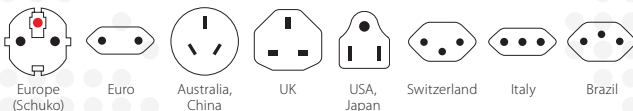

PRO – World & USB

The powerful 3-pole world travel adapter for travellers from all over the world; with USB port

The practical PRO – World & USB offers a 2-in-1 solution: Travellers from all over the world can safely connect their 2- & 3-pole devices, including laptops and travel hairdryers, in more than 205 destinations worldwide. In addition, the detachable and inter-operable top provides a powerful USB port. Therefore you are able to charge one USB device while using the adapter with a power plug.

Suitable for

Compatibility (Input)

Compatibility (Output)

Packaging (Retail)

Product Category

- World Travel Adapter: PRO series

Technical Specifications

- Designed in Switzerland
- Suitable for equipment with earthed & unearthed plugs (2- & 3-pole)
- Input plugs: Europe (Schuko & 2-pole Euro), Australia/China, UK, USA/Japan, Switzerland, Italy, Brazil
- Output plugs: Europe (Schuko), Australia/China, UK, USA, Switzerland, Italy, Brazil
- Input voltage: 100 – 250 V AC, 50/60 Hz
- Max. load: 7 A
- Power rating: e.g. 100 V AC – 700 W / 250 V AC – 1750 W
- Replaceable fuse: T 7 A
- USB Type-A output: 5.0 V DC / Max. 2.4 A, Max. 12.0 W in total
- Average active efficiency: 81.8 %
- Efficiency at low load (10 %): 76.3 %
- No-load power consumption: 0.05 W
- Does not convert voltage

Weight

- Adapter incl. top: 206 g
- Adapter incl. top + packaging: 278 g

Dimensions

- Adapter incl. top: W 65 mm H 74 mm D 72 mm
- Adapter incl. top + packaging: W 103 mm H 110 mm D 72 mm

Packaging Unit

- Master carton: 20
- Dimensions master carton: W 215 mm H 236 mm D 380 mm
- Pallet: 1400 pcs