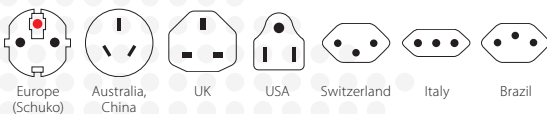

PRO – World & USB

The powerful 3-pole world travel adapter for travellers from all over the world; with USB port

The practical PRO – World & USB offers a 2-in-1 solution: Travellers from all over the world can safely connect their 2- & 3-pole devices, including laptops and travel hairdryers, in more than 205 destinations worldwide. In addition, the detachable and inter-operable top provides a powerful USB port. Therefore you are able to charge one USB device while using the adapter with a power plug.

Suitable for

Compatibility (Input)

Compatibility (Output)

Packaging (Retail)

Product Category

- World Travel Adapter: PRO series

Technical Specifications

- Designed in Switzerland
- Suitable for equipment with earthed & unearthed plugs (2- & 3-pole)
- Input plugs: Europe (Schuko & 2-pole Euro), Australia/China, UK, USA/Japan, Switzerland, Italy, Brazil
- Output plugs: Europe (Schuko), Australia/China, UK, USA, Switzerland, Italy, Brazil
- Input voltage: 100 – 250 V AC, 50/60 Hz
- Max. load: 7 A
- Power rating: e.g. 100 V AC – 700 W / 250 V AC – 1750 W
- Replaceable fuse: T 7 A
- USB Type-A output: 5.0 V DC / Max. 2.4 A, Max. 12.0 W in total
- Average active efficiency: 81.8 %
- Efficiency at low load (10 %): 76.3 %
- No-load power consumption: 0.05 W
- Does not convert voltage

Weight

- Adapter incl. top: 206 g
- Adapter incl. top + packaging: 278 g

Dimensions

- Adapter incl. top: W 65 mm H 74 mm D 72 mm
- Adapter incl. top + packaging: W 103 mm H 110 mm D 72 mm

Packaging Unit

- Master carton: 20
- Dimensions master carton: W 215 mm H 236 mm D 380 mm
- Pallet: 1400 pcs