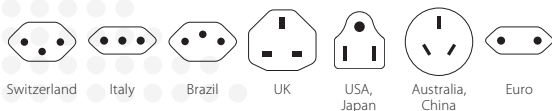

World to Switzerland + Italy + Brazil USB

Country Travel Adapter and USB Charger in one

Swiss, Italian and Brazilian socket standards are used in 15 countries around the world. Our SKROSS® Country Adapter World to Switzerland + Italy + Brazil USB adapter provides travellers with safe, reliable and easy connections when connecting 2-pole and 3-pole devices, whilst also enabling effective charging of two USB devices at the same time.

Suitable for

Compatibility (Input)

Compatibility (Output)

Packaging (Retail)

*not suitable for Schuko devices

Product Category

- Country Travel Adapter: World Input with USB

Technical Specifications

- Designed in Switzerland
- Suitable for equipment with earthed & unearthed plugs (2- & 3-pole) and USB devices
- Input plugs: Euro, Australia/China, UK, USA/Japan, Switzerland, Italy, Brazil
- Output plugs: Switzerland, Italy, Brazil
- Input voltage: 100 V – 250 V, 50/60 Hz
- Max. load: 10 A
- Replaceable fuse: T 10 A
- Power rating: e.g. 100 V – 1000 W / 250 V – 2500 W
- 2 x Type-A USB Output: 5.0 V DC / Max. 2.4 A (shared)
- Average active efficiency: 81.5 %
- Efficiency at low load (10 %): 77.6 %. No-load power consumption: 0.04 W
- Does not convert voltage