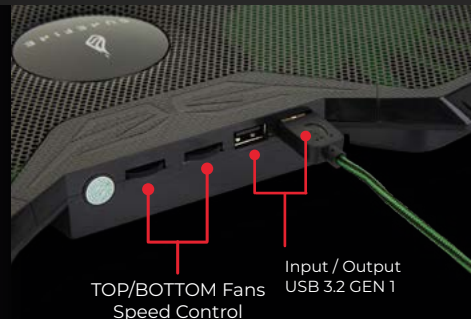

PACK CONTENT

SureFire Bora Gaming Laptop Cooling Pad
USB-A to USB-A Cable
Quick Start Guide

surefire-gaming.com

SUREFIRE

THE BORA COOLING SYSTEM

You will not only improve your comfort while gaming, you will also maximize the lifespan of your laptop.

COOLING IN COMFORT

To optimise comfort, the cooling pad can be set to two different viewing angles, and the non-slip base ensures a stable platform for those critical gaming moments. Two hinged stoppers at the front prevent the laptop from sliding forward.

CONNECTED

The SureFire Bora also has a very useful additional USB port which can be used to attach an external device such as a keyboard, mouse or other gaming accessory. It also has a convenient storage compartment for the cable on the underside to keep it tidy when not in use.

GENERAL

Dimension (LxWxH)	287 x 408 x 29 mm	Weight	745 g
Power	USB port (5V DC)	Height	Adjustable - 2 positions
Material	Plastic / Metal	Colour	Black, Green/Red

INTERFACE

Connection Type	Wired	Cable	USB-A to USB-A
Cable Length	68 cm	Cable Type	Braided, 2 colours