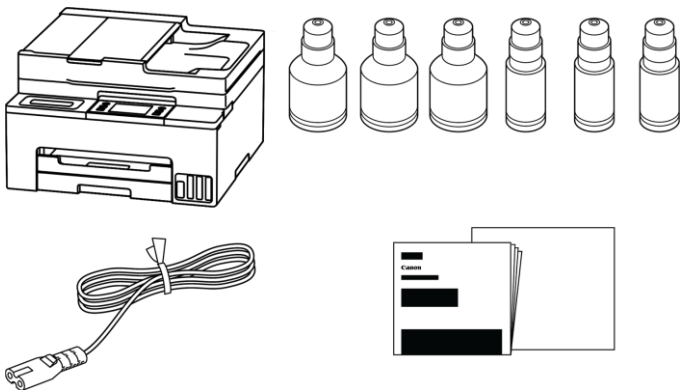

**OFFICE-QUALITY
PRODUCTIVITY AT HOME**

MAXIFY GX2051

This compact 4-in-1 printer offers office-quality productivity for home and hybrid workers.

What's in the box

MAXIFY GX2051

- MAXIFY GX2051
- 6 high-yield ink bottles (3x Black and 1 x C/M/Y)
- Power cord
- Manuals and other documents