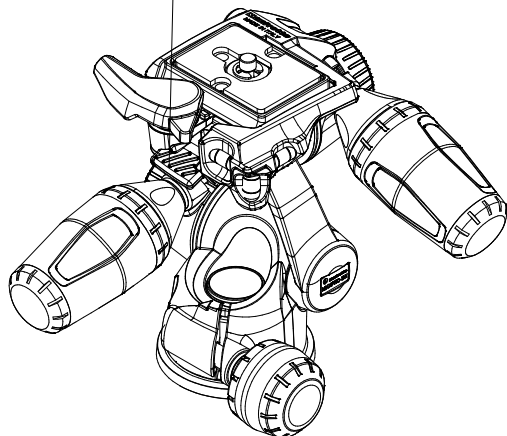

Manfrotto
Imagine More

ART. : MK190XPRO3-3W

For head spare list see drawing art. MHXPRO-3W

For tripod spare list see drawing :
- art. MT190XPRO3

BOX

R11039467,01 box for MK190XPRO3-3W