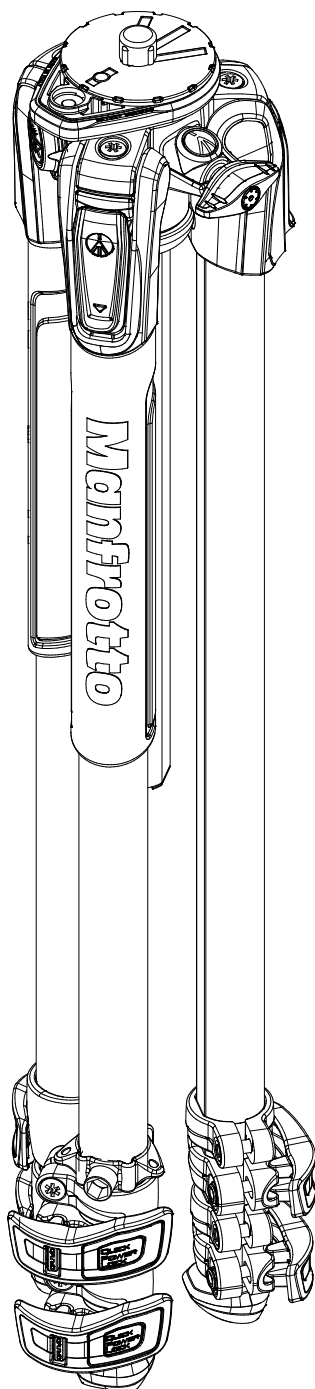

Manfrotto
Imagine More

ART. : MK190XPRO3-3W

For head spare list see drawing art. MHXPRO-3W

For tripod spare list see drawing :
- art. MT190XPRO3

BOX

R11039467,01 box for MK190XPRO3-3W