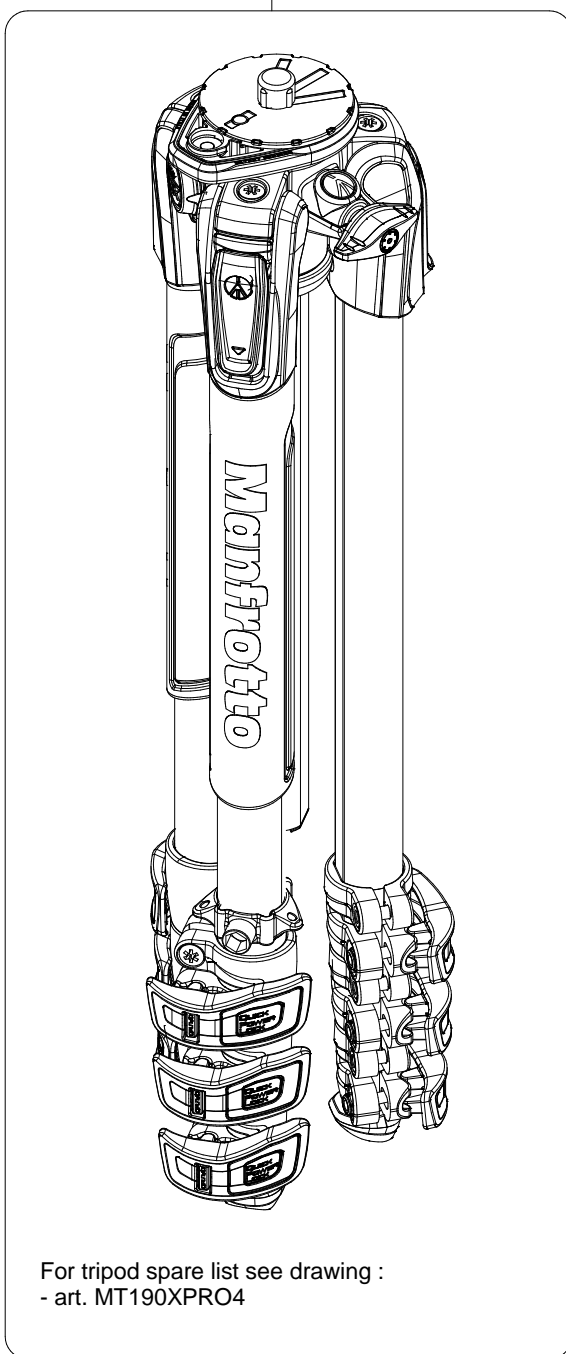

**Manfrotto**  
**Imagine More**

ART. : MK190XPRO4-3W

For head spare list see drawing art. MHXPRO-3W

For tripod spare list see drawing :  
- art. MT190XPRO4

**BOX**  
R11039475 box for MK190XPRO4-3W