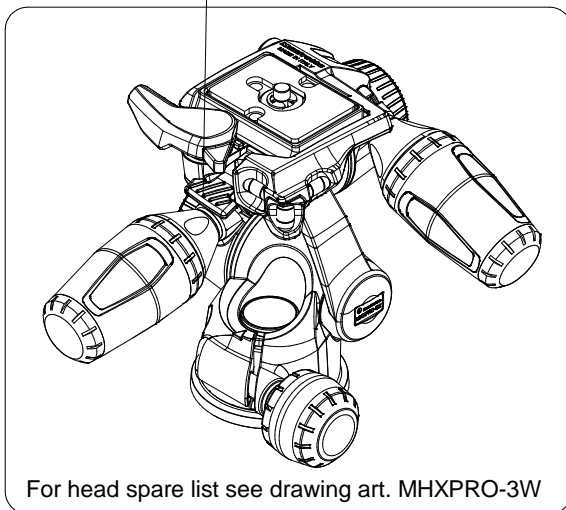

**Manfrotto**  
**Imagine More**

ART. : MK190XPRO4-3W

For head spare list see drawing art. MHXPRO-3W

For tripod spare list see drawing :  
- art. MT190XPRO4

**BOX**  
R11039475 box for MK190XPRO4-3W