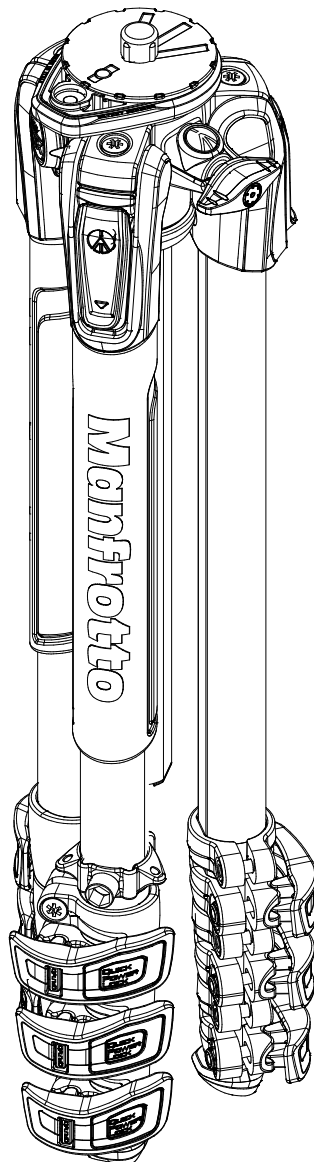

Manfrotto
Imagine More

ART. : MK190XPRO4-BHQ2

For head spare list see drawing art. MHXPRO-BHQ2

For tripod spare list see drawing :
- art. MT190XPRO4

BOX

R11039469,04
Set of 6