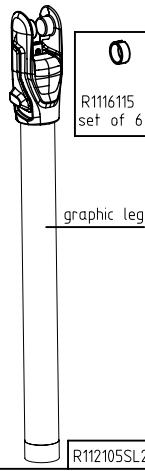

2021-05-18

R200,79  
set of 5

Set of 3 R1116423

instructions

tool torx T25

tool torx T20

R1116194

R1116252

R1116115  
set of 6

graphic leg

R112105SL20

R111633C229  
set of 3

R111641  
set of 3

R111655C01

R111656

R111653C01

R111654

R112106B

R112107B

R112108B

R111639  
set of 3

**Manfrotto**  
**Imagine More**

ART. MKBFRLA-3W  
MKBFRLA-3WUS

R1116115  
set of 6

R112105SL5

For ball head spare parts see  
page below

R113799L1

R1035,43

R111650C01

R111651

R111631C195

R111635