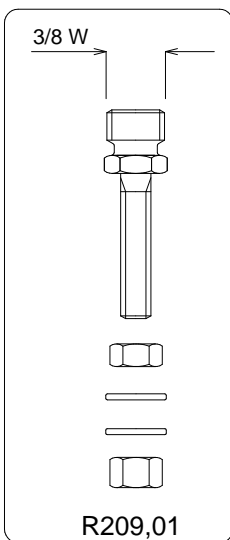

Manfrotto
Imagine More

ART. MKPROVR
MKPROVRUS

For serial number
from C2801518

BOX
RI112071,05
Set of 3

BOX (US)
RI112071,06
Set of 3