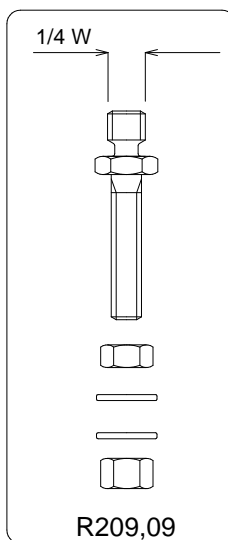

Manfrotto
Imagine More

ART. MKPROVR
MKPROVRUS

For serial number
from C2801518

BOX
RI112071,05
Set of 3

BOX (US)
RI112071,06
Set of 3