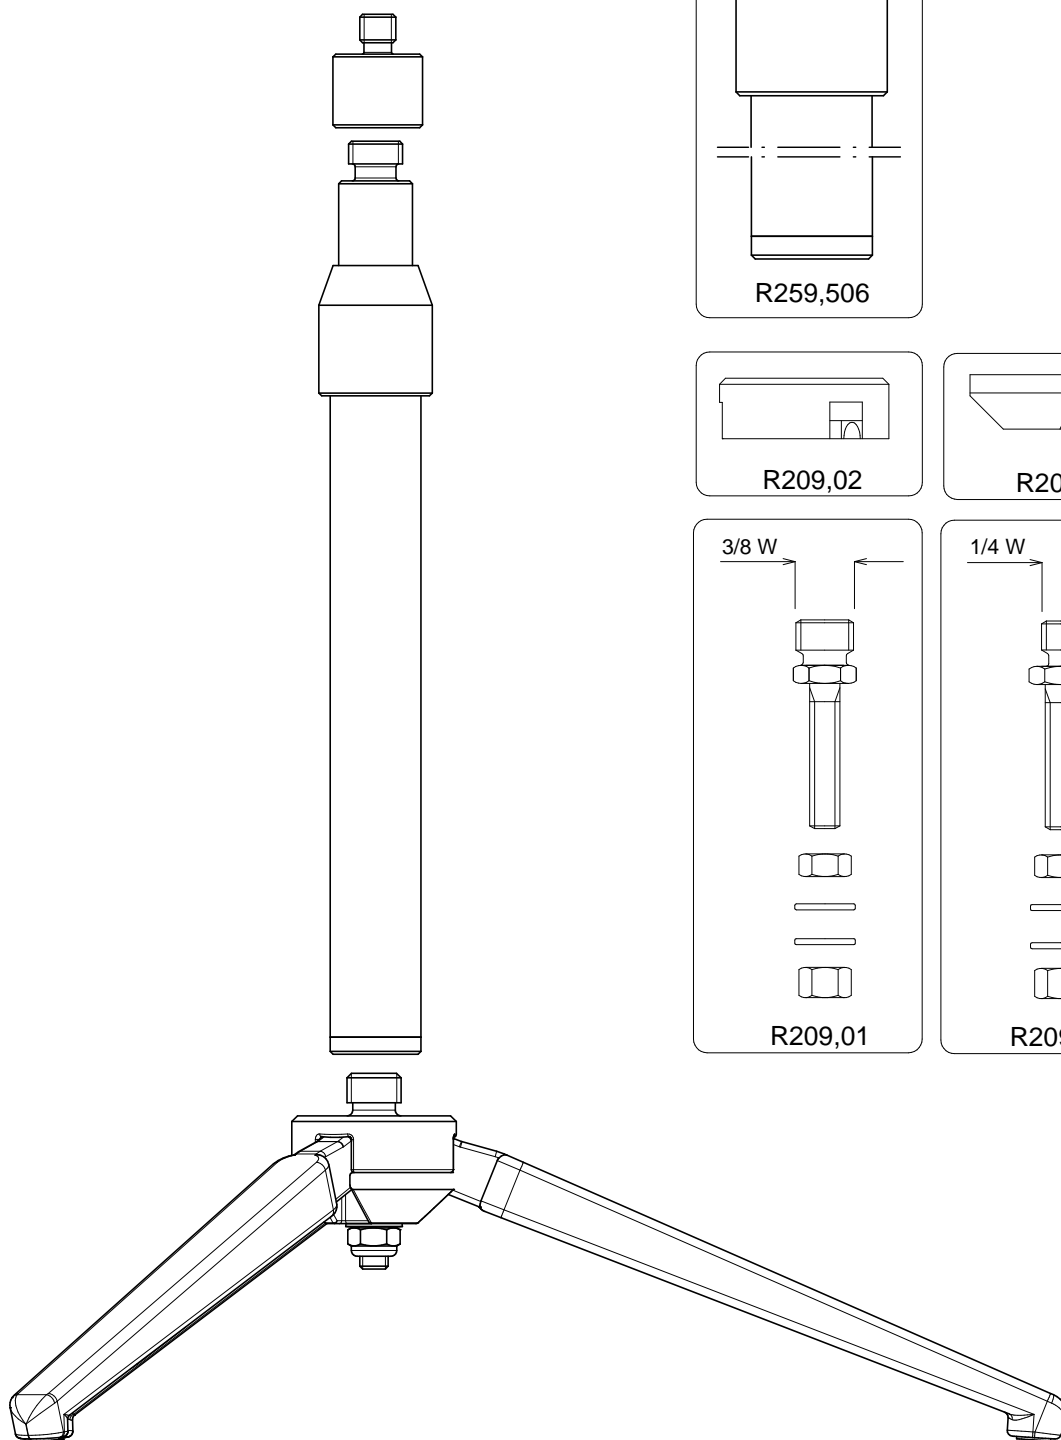

Manfrotto
Imagine More

ART. MKPROVR
MKPROVRUS

For serial number
from C2801518

BOX
RI112071,05
Set of 3

BOX (US)
RI112071,06
Set of 3