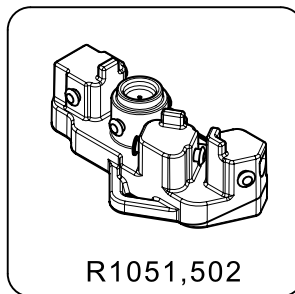

R1051,502

R112132