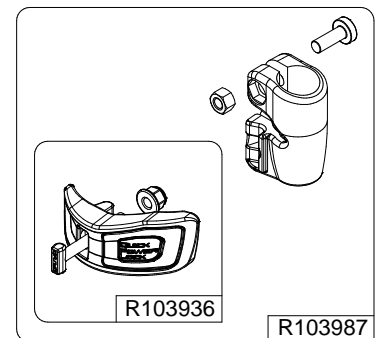

Manfrotto
Imagine More

ART. :MT190CXPRO4
From serial number A6277142

Tool (TORX T25) included in :

- Spare part R103901
- Spare part R103902
- Spare part R1039M85
- Spare part R1039M86
- Spare part R1039M87

BOX
R1039473,02 box for MT190CXPRO4

R1039487
(TUBE WITHOUT LABELS)

R1039487L2
(TUBE WITH LABELS)

R1034,208

R1034,107

R1034,001

R190,611
set of n°3 pcs