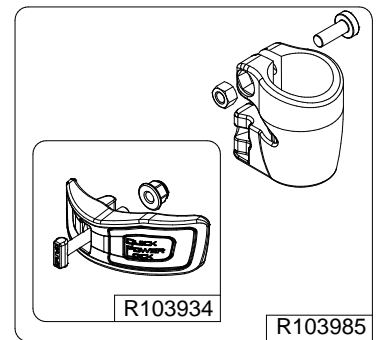

Manfrotto
Imagine More

ART. :MT190CXPRO4
From serial number A6277142

Tool (TORX T25) included in :

- Spare part R103901
- Spare part R103902
- Spare part R1039M85
- Spare part R1039M86
- Spare part R1039M87

BOX
R1039473,02 box for MT190CXPRO4

R1039487
(TUBE WITHOUT LABELS)

R1039487L2
(TUBE WITH LABELS)

R1034,208

R1034,107

R1034,001

R190,611
set of n°3 pcs