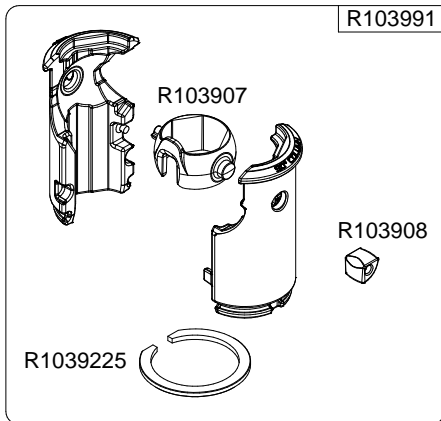

Manfrotto
Imagine More

ART. :MT190CXPRO4
From serial number A6277142

Tool (TORX T25) included in :

- Spare part R103901
- Spare part R103902
- Spare part R1039M85
- Spare part R1039M86
- Spare part R1039M87

BOX
R1039473,02 box for MT190CXPRO4

R1039487
(TUBE WITHOUT LABELS)

R1039487L2
(TUBE WITH LABELS)

R1034,208

R1034,107

R1034,001

R190,611
set of n°3 pcs