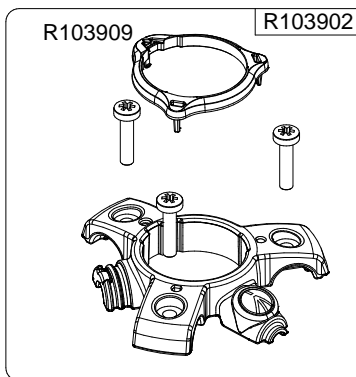

Manfrotto
Imagine More

ART. :MT190CXPRO4
From serial number A6277142

Tool (TORX T25) included in :

- Spare part R103901
- Spare part R103902
- Spare part R1039M85
- Spare part R1039M86
- Spare part R1039M87

BOX
R1039473,02 box for MT190CXPRO4

R1039487
(TUBE WITHOUT LABELS)

R1039487L2
(TUBE WITH LABELS)

R1034,208

R1034,107

R1034,001

R190,611
set of n°3 pcs