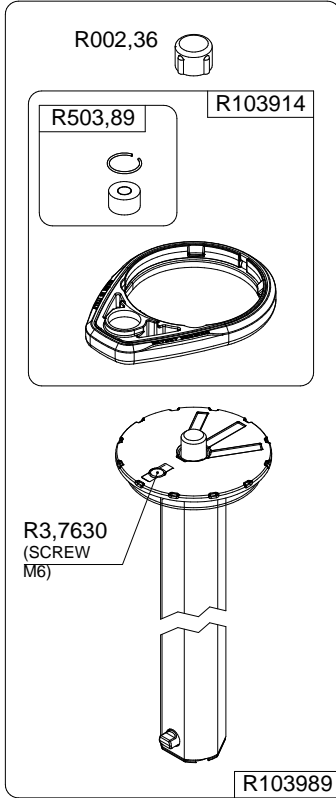

Manfrotto
Imagine More

ART. :MT190CXPRO4
From serial number A6277142

Tool (TORX T25) included in :

- Spare part R103901
- Spare part R103902
- Spare part R1039M85
- Spare part R1039M86
- Spare part R1039M87

BOX
R1039473,02 box for MT190CXPRO4

R1039487
(TUBE WITHOUT LABELS)

R1039487L2
(TUBE WITH LABELS)

R1034,208

R1034,107

R1034,001

R190,611
set of n°3 pcs