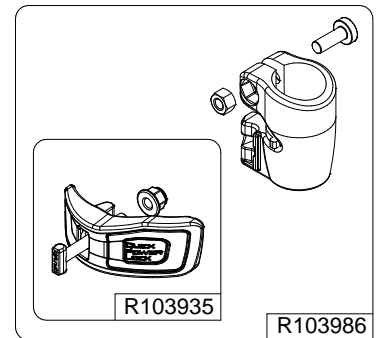

Manfrotto
Imagine More

ART. :MT190CXPRO4
From serial number A6277142

Tool (TORX T25) included in :

- Spare part R103901
- Spare part R103902
- Spare part R1039M85
- Spare part R1039M86
- Spare part R1039M87

BOX
R1039473,02 box for MT190CXPRO4

R1039487
(TUBE WITHOUT LABELS)

R1039487L2
(TUBE WITH LABELS)

R1034,208

R1034,107

R1034,001

R190,611
set of n°3 pcs