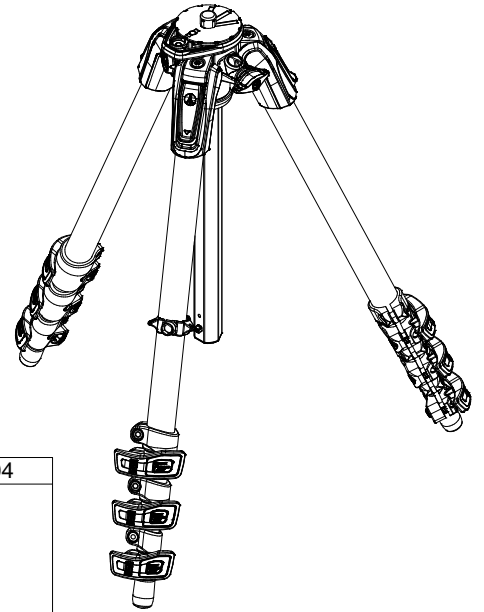

Manfrotto
Imagine More

ART. :MT190CXPRO4
From serial number A6277142

Tool (TORX T25) included in :

- Spare part R103901
- Spare part R103902
- Spare part R1039M85
- Spare part R1039M86
- Spare part R1039M87

BOX
R1039473,02 box for MT190CXPRO4

R1039487
(TUBE WITHOUT LABELS)

R1039487L2
(TUBE WITH LABELS)

R1034,208

R1034,107

R1034,001

R190,611
set of n°3 pcs