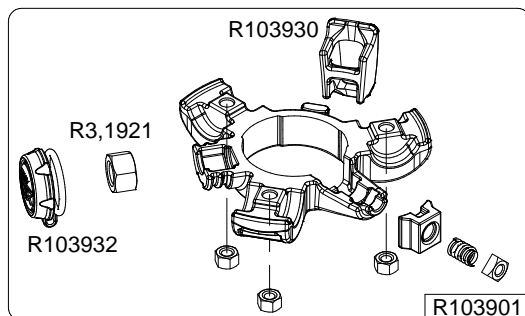

Manfrotto
Imagine More

ART. :MT190CXPRO4
From serial number A6277142

Tool (TORX T25) included in :

- Spare part R103901
- Spare part R103902
- Spare part R1039M85
- Spare part R1039M86
- Spare part R1039M87

BOX
R1039473,02 box for MT190CXPRO4

R1039487
(TUBE WITHOUT LABELS)

R1039487L2
(TUBE WITH LABELS)

R1034,208

R1034,107

R1034,001

R190,611
set of n°3 pcs