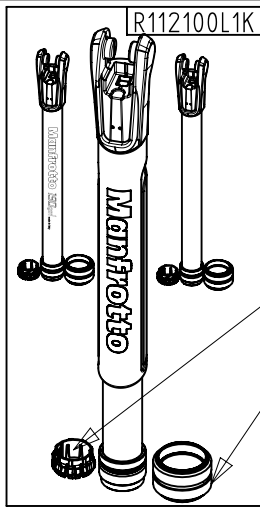

R112100L1K

R112131
set of 3
R112121C219
set of 3