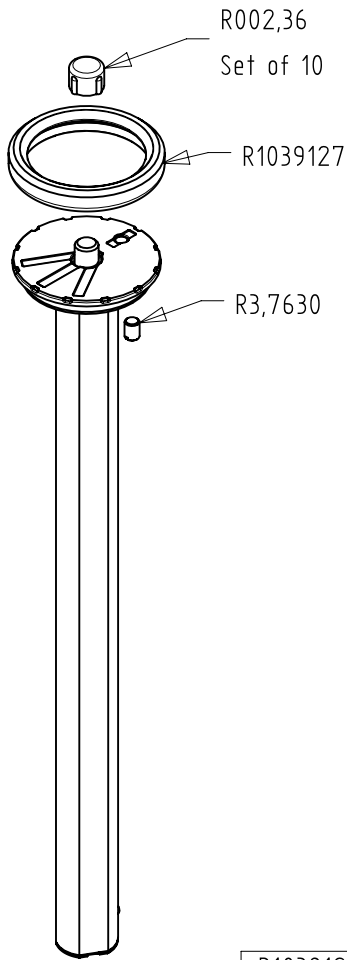

2019-09-18

**Manfrotto**  
**Imagine More**

R103904C01

ART. MT190GOA4  
MT190GOA4US

From serial number 0  
to A6277142

R002,36  
Set of 10

R1039127

R3,7630

R103912

R112132  
set of 3

R112133  
set of 3

R112100L1K

R112131  
set of 3  
R112121C219  
set of 3

R112102

R112122C219  
set of 3

R112103

R112123C219  
set of 3

R112104

R1039231  
set of 3

R103991

R103907

R1039225

R103908

R103909

R103902

R103901

R103930

R103932

R3,1921

R103945

Tool (TORX TX25) included in:

- Spare Part R103901
- Spare Part R103902