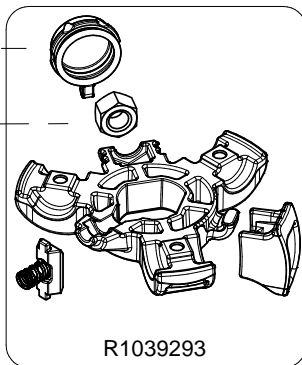

R1039293

R103932

R3,1921

R103945

R103930

R103924

R103925

R1039230
set of n°3 pcs