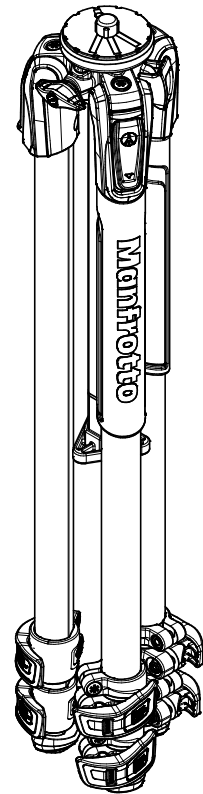

Manfrotto
Imagine More

ART. MT190X3

R1039478 - R1039478L2 - R1039482:
For serial number from A6277142

R1039294 - R1039293 :
For serial number from A4419875

R002,36
set of 10

R1039127

R3,7630
(SCREW M6)

R1039274

Tool (TORX T25) included in :

- Spare part R1039293
- Spare part R1039294
- Spare part R103927
- Spare part R103928

R103939
set of n°2 pcs

R103904

set of
n°3 pcs

R1039244

R190,427

R1039478
(TUBE WITHOUT ENDGRAVINGS)
R1039478L2
(TUBE WITH ENDGRAVINGS)
R1039482
(TUBE WITH LEG WARMER)

BOX

R11039469,01 box for MT190X3

R1039294

R1039293

R103932

R3,1921

R103945

R103930

R103924

R103925

R1039230
set of n°3 pcs

R103934

R103927

R103935

R103928