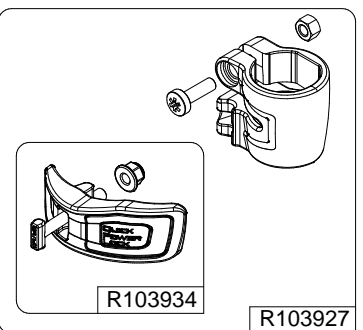

Tool (TORX T25) included in :

- Spare part R1039293
- Spare part R1039294
- Spare part R103927
- Spare part R103928

R103939
set of n°2 pcs

R103904

set of
n°3 pcs

R1039244

R190,427

R1039478
(TUBE WITHOUT ENDGRAVINGS)
R1039478L2
(TUBE WITH ENDGRAVINGS)
R1039482
(TUBE WITH LEG WARMER)

R103924

R103925

R1039230
set of n°3 pcs

R103934

R103927

R103935

R103928