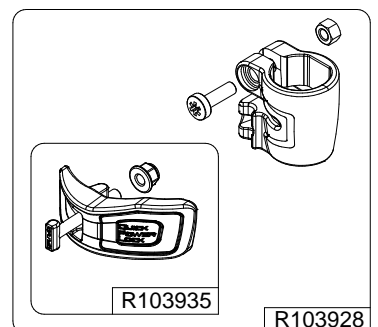

Manfrotto
Imagine More

ART. MT190X3

R1039478 - R1039478L2 - R1039482:
For serial number from A6277142

R1039294 - R1039293 :
For serial number from A4419875

R002,36
set of 10

R1039127

R3,7630
(SCREW M6)

R1039274

Tool (TORX T25) included in :

- Spare part R1039293
- Spare part R1039294
- Spare part R103927
- Spare part R103928

R103939
set of n°2 pcs

R103904

set of
n°3 pcs

R1039244

R190,427

R1039478
(TUBE WITHOUT ENDGRAVINGS)
R1039478L2
(TUBE WITH ENDGRAVINGS)
R1039482
(TUBE WITH LEG WARMER)

R103924

R103925

R1039230
set of n°3 pcs

R103934

R103927

R103935

R103928