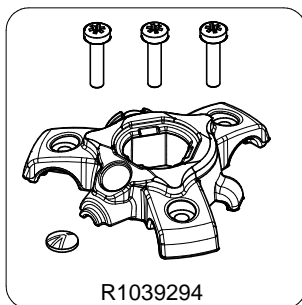

Manfrotto
Imagine More

ART. MT190X3

R1039478 - R1039478L2 - R1039482:
For serial number from A6277142

R1039294 - R1039293 :
For serial number from A4419875

R002,36
set of 10

R1039127

R3,7630
(SCREW M6)

R1039274

Tool (TORX T25) included in :

- Spare part R1039293
- Spare part R1039294
- Spare part R103927
- Spare part R103928

R103939
set of n°2 pcs

R103904

set of
n°3 pcs

R1039244

R190,427

R1039478
(TUBE WITHOUT ENDGRAVINGS)
R1039478L2
(TUBE WITH ENDGRAVINGS)
R1039482
(TUBE WITH LEG WARMER)

BOX

R11039469,01 box for MT190X3

R1039294

R1039293

R103932

R3,1921

R103945

R103930