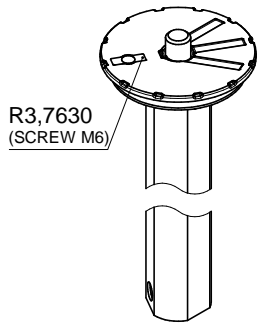

Manfrotto
Imagine More

ART. MT190X3

R1039478 - R1039478L2 - R1039482:
For serial number from A6277142

R1039294 - R1039293 :
For serial number from A4419875

R002,36
set of 10

R1039127

R3,7630
(SCREW M6)

R1039274

Tool (TORX T25) included in :

- Spare part R1039293
- Spare part R1039294
- Spare part R103927
- Spare part R103928

R103939
set of n°2 pcs

R103904

set of
n°3 pcs

R1039244

R190,427

R1039478
(TUBE WITHOUT ENDGRAVINGS)
R1039478L2
(TUBE WITH ENDGRAVINGS)
R1039482
(TUBE WITH LEG WARMER)

R103924

R103925

R1039230
set of n°3 pcs

R103934

R103927

R103935

R103928