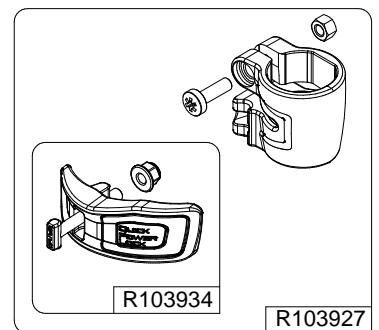

Manfrotto
Imagine More

ART. : MT190XPRO3
from serial number 0 to A6277142

Tool (TORX T25) included in :

- Spare part R103901
- Spare part R103902
- Spare part R103927
- Spare part R103928
- Spare part R1039230

BOX
R11039469,02 box for MT190XPRO3