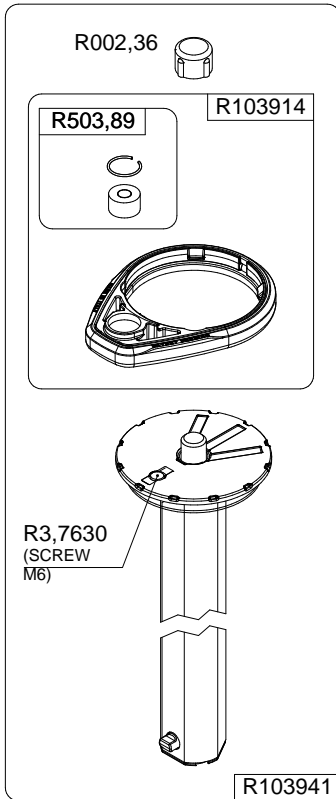

Manfrotto
Imagine More

ART. : MT190XPRO3
from serial number 0 to A6277142

Tool (TORX T25) included in :

- Spare part R103901
- Spare part R103902
- Spare part R103927
- Spare part R103928
- Spare part R1039230

R103939
set of n°2 pcs

set of
n°3 pcs

R190,427

BOX
R11039469,02 box for MT190XPRO3

R103923LK

R103924

R103925

R103934

R103927

R103901

R103945

R1039230
set of n°3 pcs

R103935

R103928