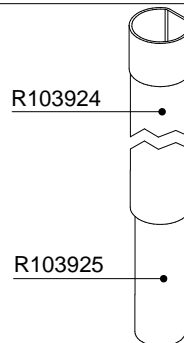

R103924

R103925