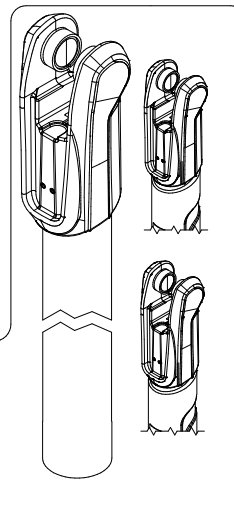

set of
n°3 pcs

BOX
R11039469,02 box for MT190XPRO3