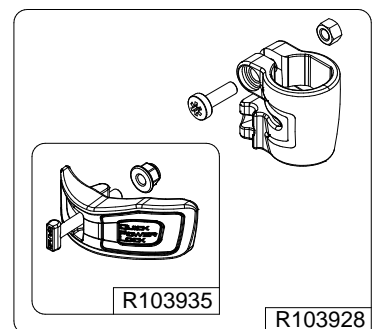

Manfrotto
Imagine More

ART. : MT190XPRO3
from serial number 0 to A6277142

Tool (TORX T25) included in :

- Spare part R103901
- Spare part R103902
- Spare part R103927
- Spare part R103928
- Spare part R1039230

R103927

R103901

R103945

R1039230
set of n°3 pcs

R103935

R103928