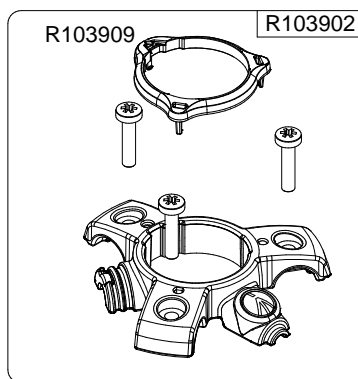

Manfrotto
Imagine More

ART. : MT190XPRO3
from serial number 0 to A6277142

Tool (TORX T25) included in :

- Spare part R103901
- Spare part R103902
- Spare part R103927
- Spare part R103928
- Spare part R1039230

R103939
set of n°2 pcs

set of
n°3 pcs

R190,427

BOX
R11039469,02 box for MT190XPRO3

R103923LK

R103924

R103925

R103934

R103927

R103901

R103945

R1039230
set of n°3 pcs

R103935

R103928