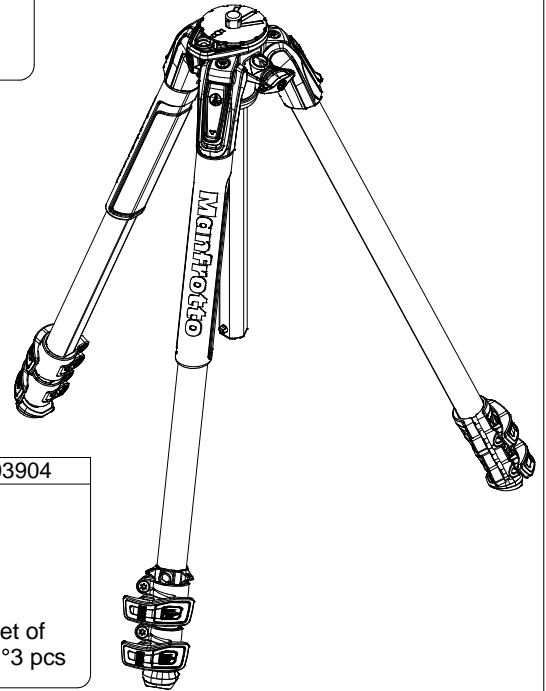

Manfrotto
Imagine More

ART. : MT190XPRO3
from serial number 0 to A6277142

Tool (TORX T25) included in :

- Spare part R103901
- Spare part R103902
- Spare part R103927
- Spare part R103928
- Spare part R1039230

R190,427

BOX
R11039469,02 box for MT190XPRO3

R103923LK