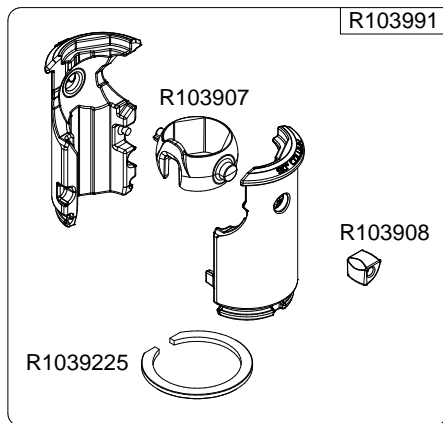

Manfrotto
Imagine More

ART. : MT190XPRO3
from serial number 0 to A6277142

Tool (TORX T25) included in :

- Spare part R103901
- Spare part R103902
- Spare part R103927
- Spare part R103928
- Spare part R1039230

R103939
set of n°2 pcs

set of
n°3 pcs

R190,427

BOX
R11039469,02 box for MT190XPRO3

R103923LK

R103924

R103925

R103934

R103927

R103901

R103945

R1039230
set of n°3 pcs

R103935

R103928