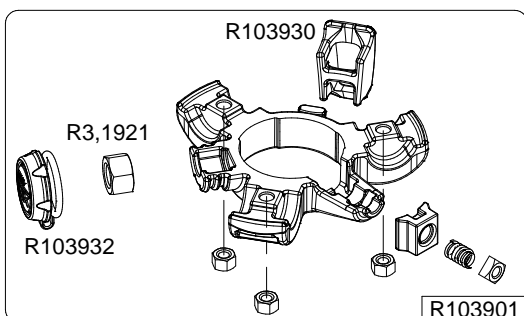

Manfrotto
Imagine More

ART. : MT190XPRO3
from serial number 0 to A6277142

Tool (TORX T25) included in :

- Spare part R103901
- Spare part R103902
- Spare part R103927
- Spare part R103928
- Spare part R1039230

R103939
set of n°2 pcs

set of
n°3 pcs

R190,427

BOX
R11039469,02 box for MT190XPRO3

R103923LK

R103924

R103925

R103934

R103927

R103901

R103945

R1039230
set of n°3 pcs

R103935

R103928