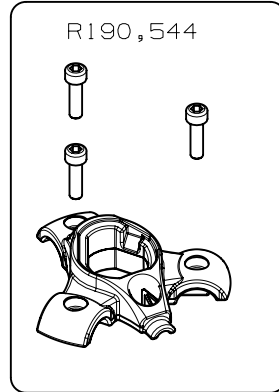

R190,544

R458,39