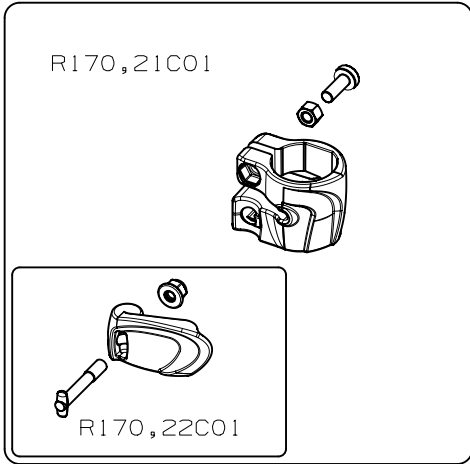

R190,427

R170,22C01

R170,21C01